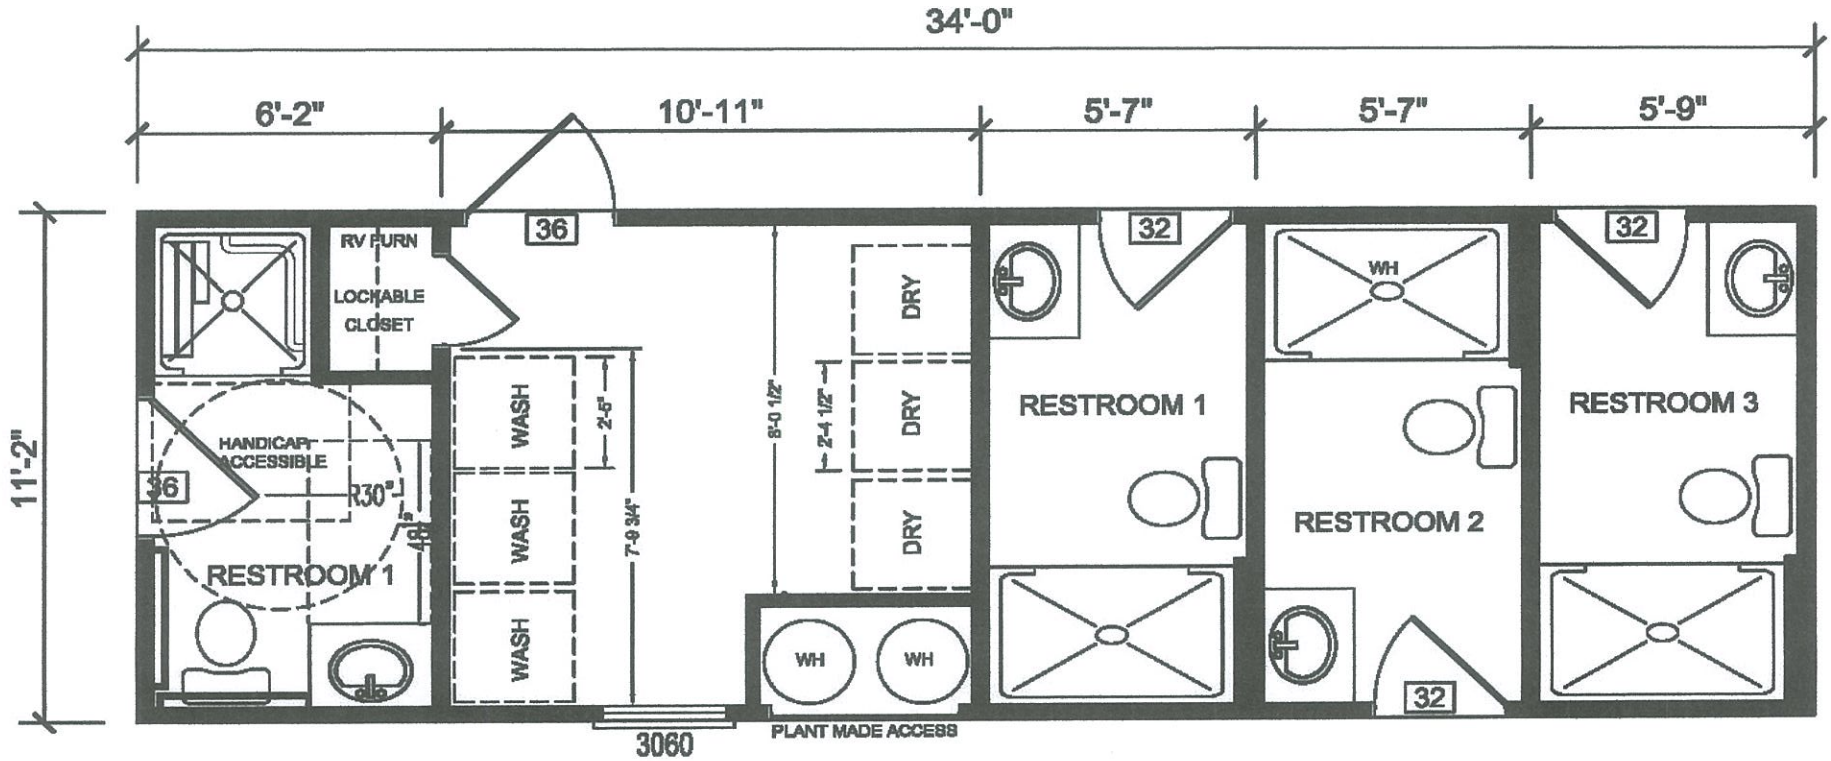

Innovation in Recreational Living

Bath House Series

* 2 - 50 gallon water heaters standard

Model 049 - 387 Square Feet - Non Coded