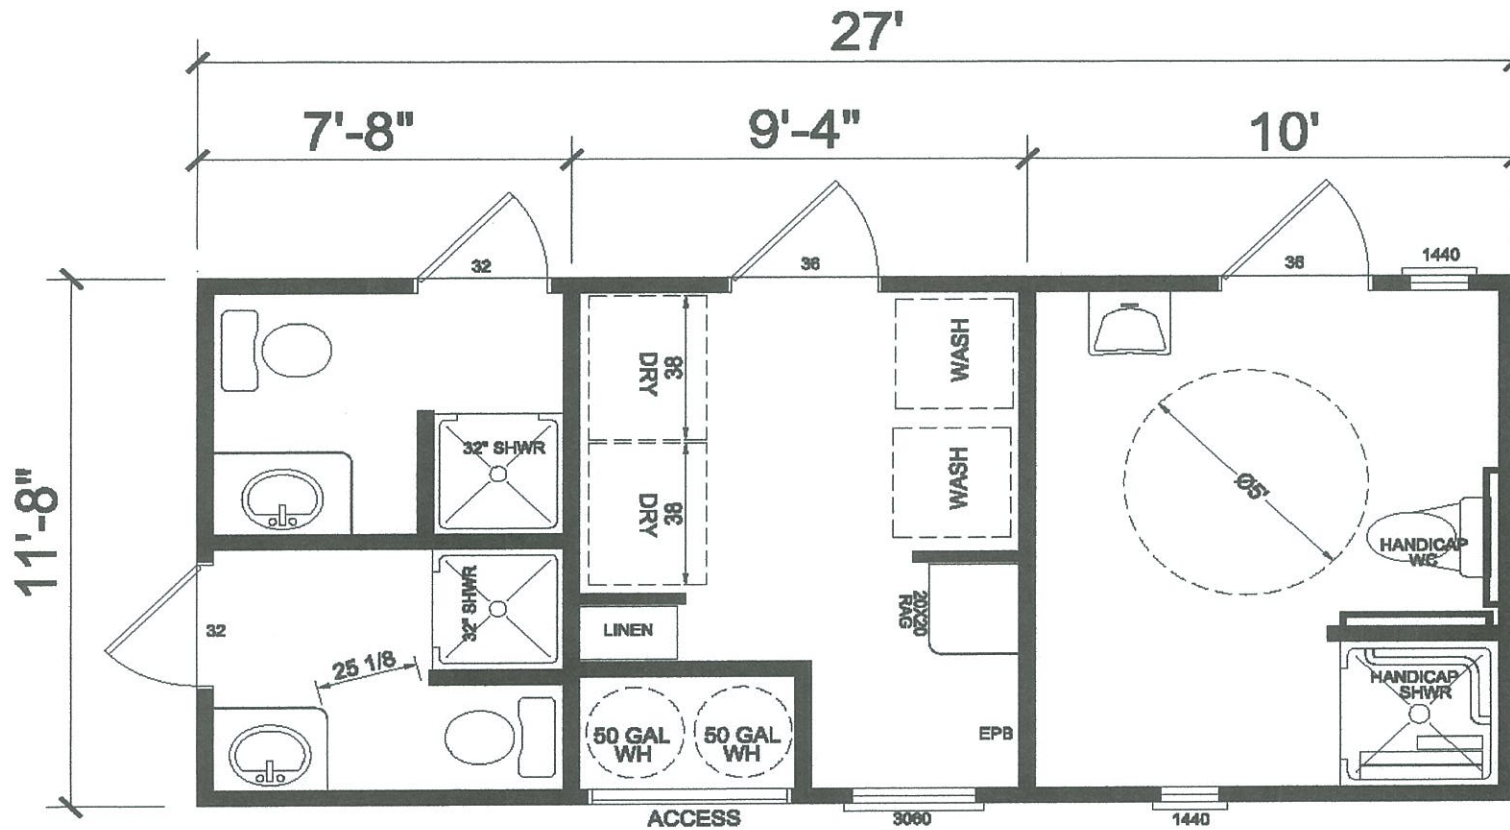

# Bath House Series

\* 2 -50 gallon water heaters standard

**Model 130 - 319 Square Feet - Non Coded**