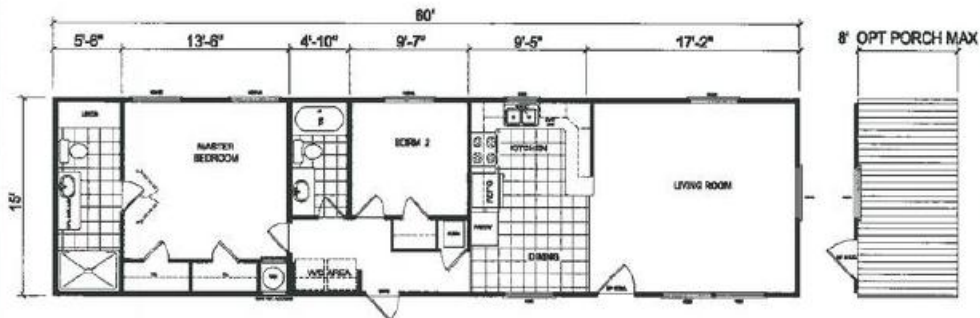

Pine Mountain Cabins

"The Badger"

Badger - APH-756 - 900 Square feet - plus covered deck as shown

Due to continuous improvements, product specifications subject to change without notice