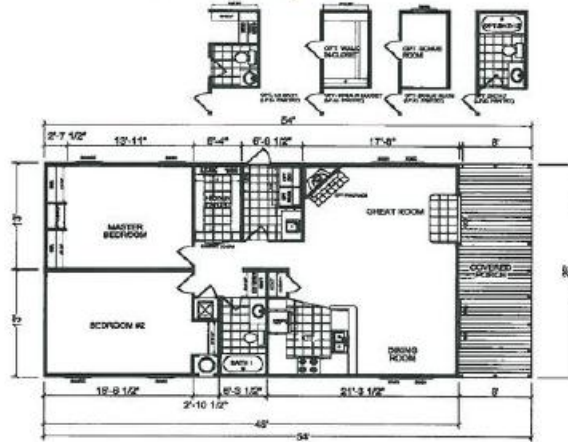

## "The Aspen"

Aspen - APH-840 - 1,196 Square feet plus 8' covered deck as shown

*Due to continuous improvements, product specifications subject to change without notice*

840 - Exterior

840 - Living room

840 - Kitchen and dining room

840 - Half rock fireplace

840 - Guest bathroom

840 - Desk area off bedroom