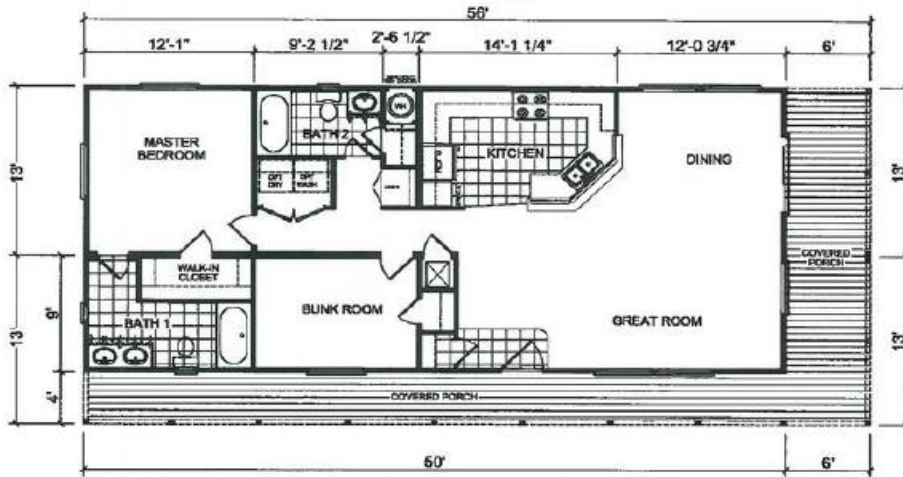

Pine Mountain Cabins

"The Teak"

Teak - APH-850 - 1,100 Square feet plus covered deck as shown

Due to continuous improvements, product specifications subject to change without notice