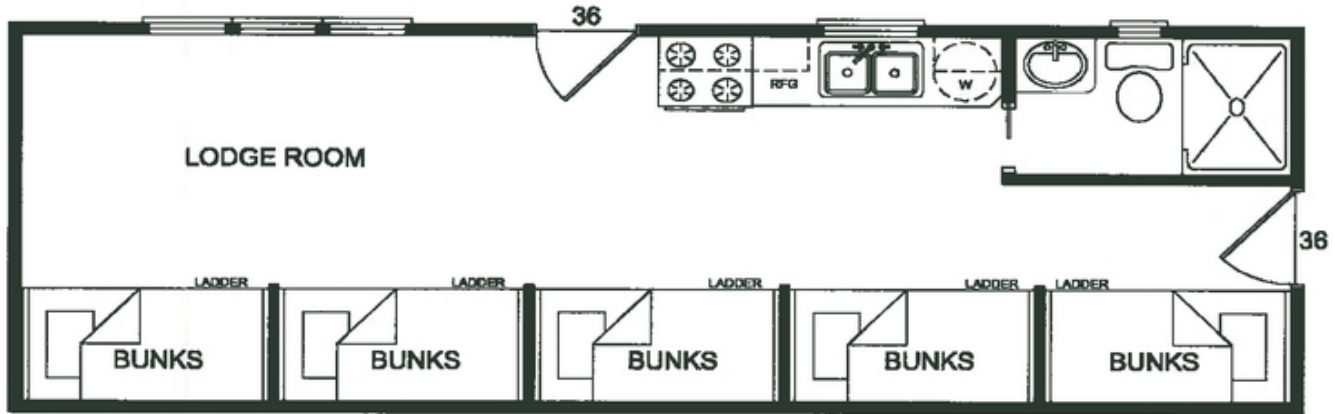

Sportsman's Lodge

Model 403C - 399 Square Feet

Due to continuous improvements, product specifications are subject to change without notice

- [403C-399 Sq.ft](#)

403 - Bunk beds

403 - Kitchen

403 - Living area