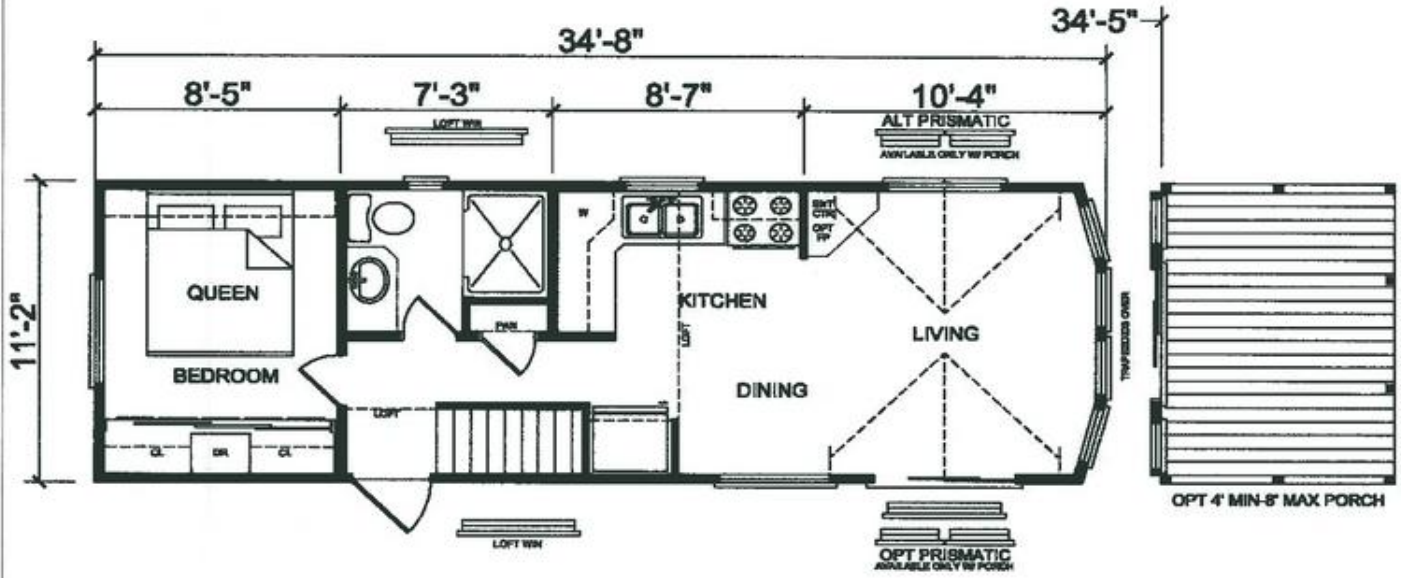

Sportsman's Lodge

Model 407C - Loft - 399 Square Feet

Due to continuous improvements, product specifications are subject to change without notice