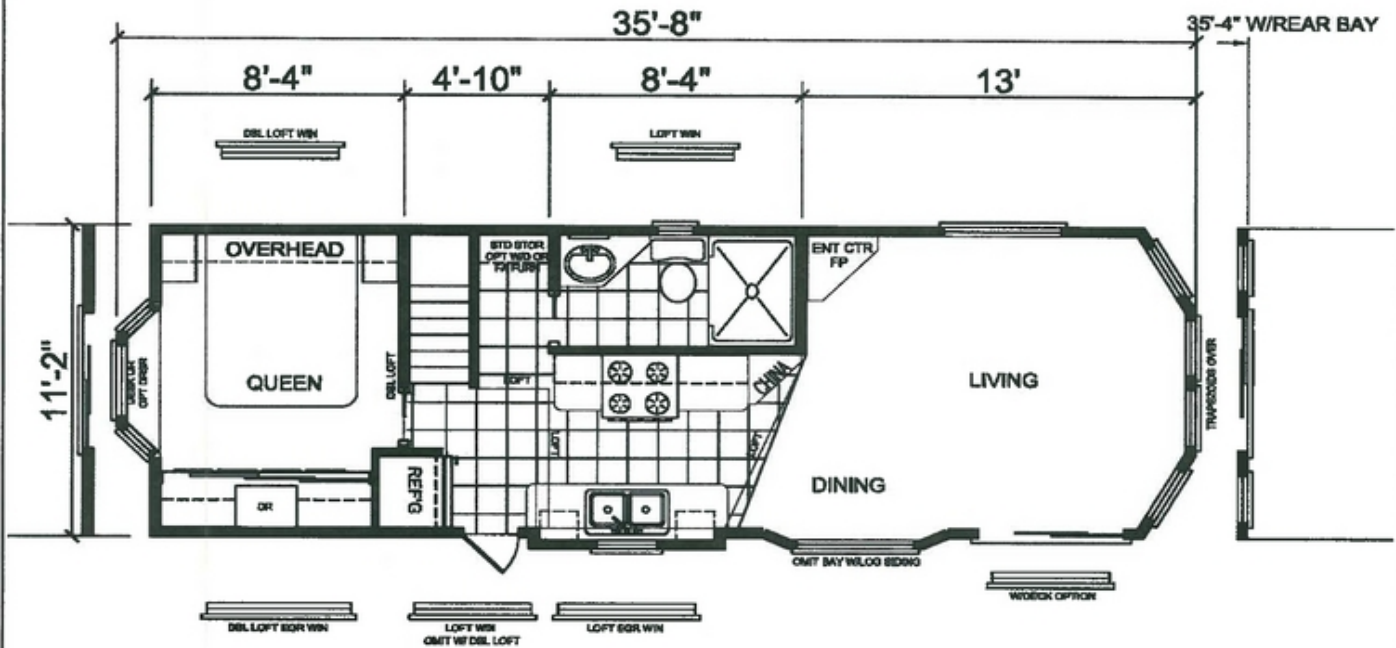

Sportsman's Lodge

Model 422C-Loft - 399 Square Feet

Due to continuous improvements, product specifications are subject to change without notice

422 - Cemplank lap siding

422 - Kitchen & dining area

422 - Pine walls with loft

422 - Pine walls with loft

422 - Living room

422 - Dining room