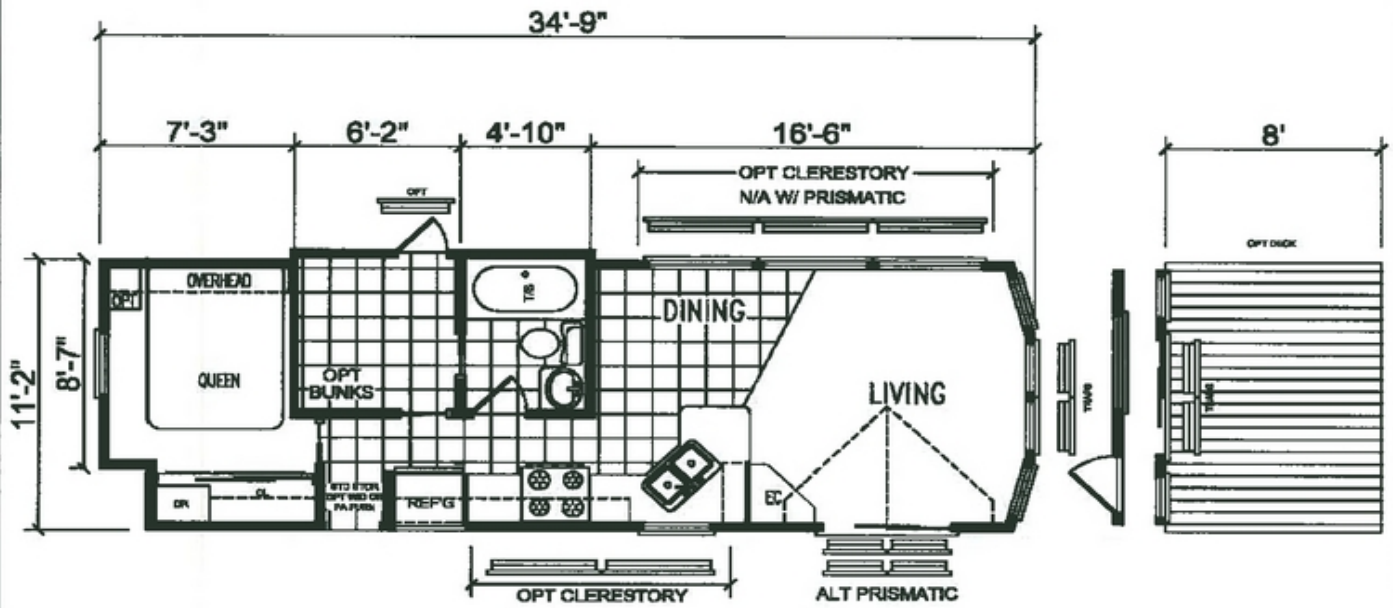

# Sportsman's Lodge

**Model 424C - 399 Square Feet**

Due to continuous improvements, product specifications are subject to change without notice

424 - Cemplank lap and front porch

424 - Living room

424 - Hickory cabinets

424 - Entertainment center and dining room

424 - Prismatic dormer